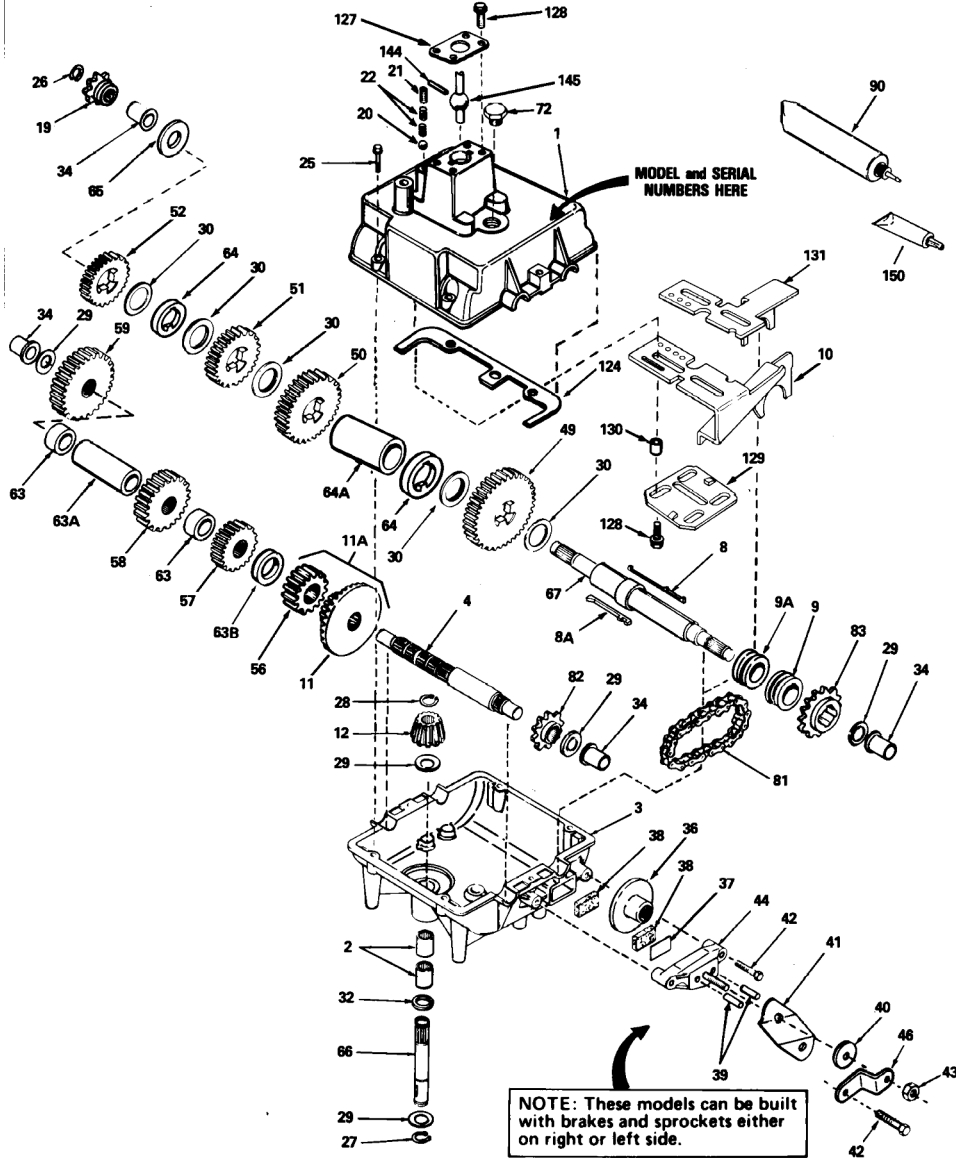

p700h.2 700-757 / Transmission

ILLUSTRATION SHOWS TYPICAL PARTS ONLY. ORDER BY PART NUMBER. PARTS NOT LISTED ARE SUPPLIED BY OEM.

Part List

p700h.2 700-757 / Transmission

REF #	ITEM #	DESCRIPTION	QTY	REMARK
1	772081	Transmission Cover		
2	780086A	Needle Bearing		
3	770061A	Transmission Case		
4	776134	Countershaft		
8	792089A	Shifter Key		
8A	792094	Shifter Key		
9	784329	Shift Collar		
9A	784318	Shift Collar		
10	784320	Shift Rod & Fork		
11	778137A	Bevel Gear (42 teeth)		
12	778113A	Input Bevel Pinion		
19	786047	Sprocket (8 teeth)		
20	792004	Steel Ball, 3/16" dia.		
21	792068	Set Screw, 1/4-20 x 1/2"		
22	792003	Spring		
25	792073A	Screw, 1/4-20 x 1-1/4"		
26	792072	Retaining Ring		
27	792035	Retaining Ring		
28	788040	Retaining Ring		
29	780072	Thrust Washer		
30	780108	Thrust Washer		
32	792001	"O" Ring		
34	780105A	Flanged Bushing		
36	790003	Brake Disk		
37	790007	Brake Pad Plate		
38	799021	Brake Pad (pkg of 2)		
39	786026	Dowel Pin		
40	792076A	Flat Washer, 5/16"		
41	790023A	Brake Lever		
42	792073A	Screw, 1/4-20 x 1-1/4"		
43	792075	Lock Nut, 5/16-24		
44	790025	Brake Pad Holder		
49	778124A	Spur Gear (30 teeth)		
50	778123A	Spur Gear (25 teeth)		
51	778121A	Spur Gear (20 teeth)		
56	778126A	Spur Gear (20 teeth)		
57	778127A	Spur Gear (25 teeth)		
58	778129A	Spur Gear (30 teeth)		
63	786071	Countershaft Spacer (3/8" long)		
63A	786088	Spacer (.180 long)		
64	786091	Brake Shaft Spacer (5/16" long)		
65	780109	Thrust Washer		
66	776135	Input Shaft (3-11/16" long)		
67	776217	Brake Shaft (8-13/16" long)		
72	792074	Threaded Plug		
81	786062A	Roller Chain (No. 41 chain, 22 links)		
82	786061	Sprocket (10 teeth)		
83	786060	Sprocket (14 teeth)		
90	788067B	Grease		32 oz. bottle Bentonite grease
127	784313	Shift Lever Cap		
128	792059	Screw, 1/4-20 x 3/4"		
129	784319	Shifter Guide		
130	32426	Spacer		
131	784321	Shift Fork		
145	784317	Shift Lever		
150	510334	Gasket Eliminator (Loctite #515)		